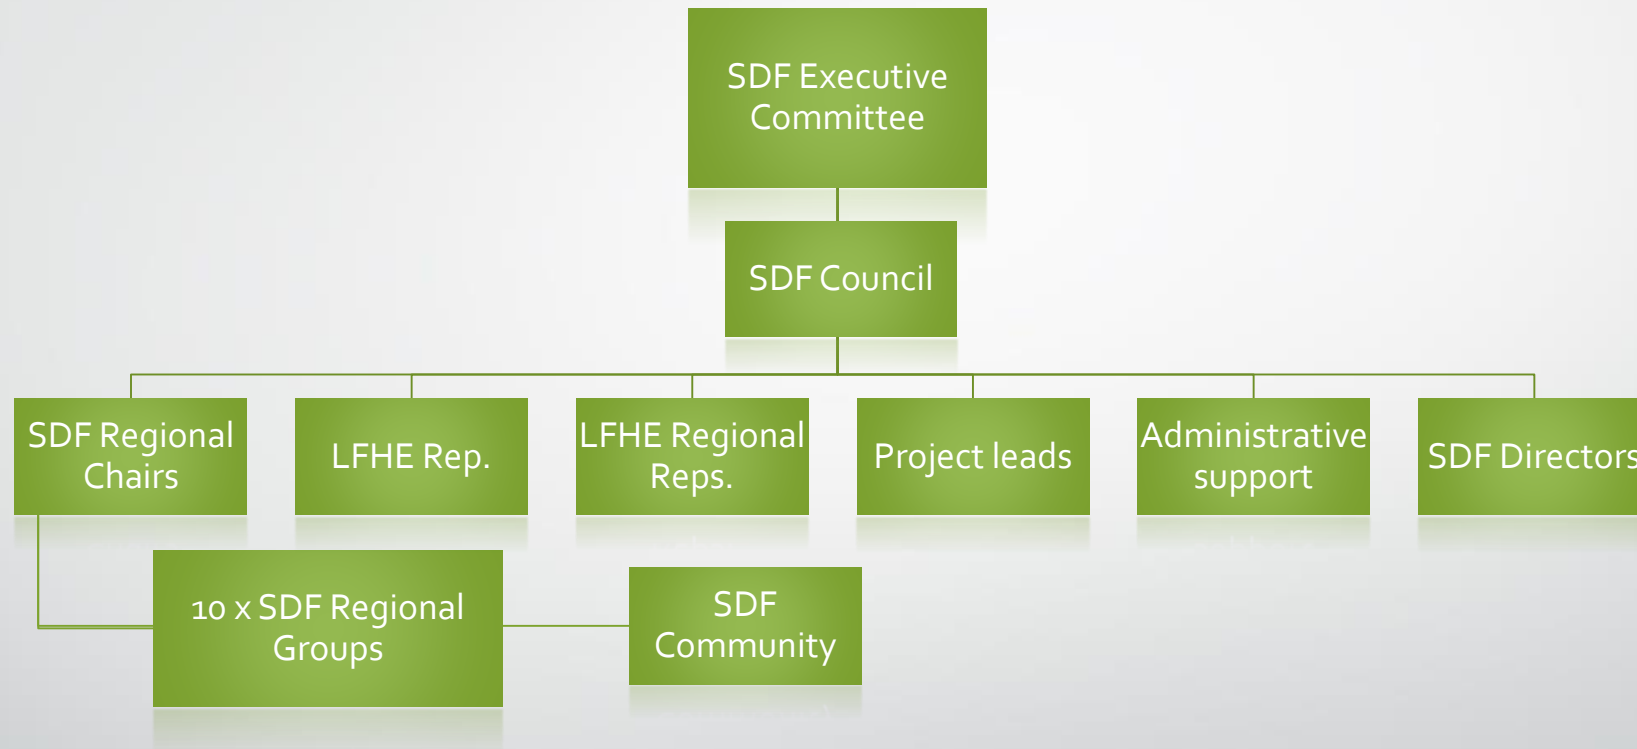

# SDF Executive, Council and Representatives

staff development  
forum

Inspiring  
Leadership

Leadership  
Foundation  
for Higher Education

SDF funded by the Leadership Foundation

90 Rockingham Street  
Sheffield  
S1 4EB  
T: 0114 270 0188  
F: 0114 272 6354  
[www.sdf.ac.uk](http://www.sdf.ac.uk)